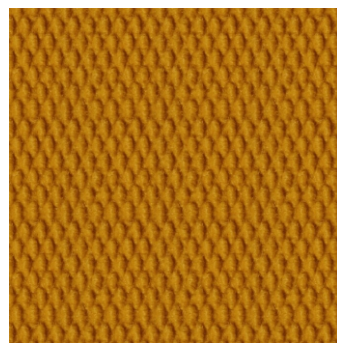

Spectra Clean Logo Mat

Make an instant impact

- The textured top surface provides outstanding scrubbing action, whilst absorbing moisture to save your floors from dirty footprints.
- Enhance this entrance mat by inserting a custom-made company logo.
- 25 colours to choose from (colours may vary).

Styles Available

White

Yellow

Gold

Orange

Pink

Purple

Red

Apple Green

Dark Green

Dark Brown

Sand

Light Beige

Golden Beige

Grey

Charcoal