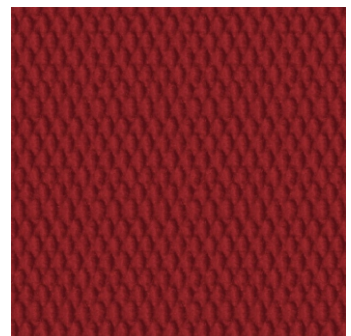

Spectra Clean Logo Mat

Make an instant impact

- The textured top surface provides outstanding scrubbing action, whilst absorbing moisture to save your floors from dirty footprints.
- Enhance this entrance mat by inserting a custom-made company logo.
- 25 colours to choose from (colours may vary).

Styles Available

White

Yellow

Gold

Orange

Pink

Purple

Red

Dark Red

Wine Red

Burgundy

Navy Blue

Steel Blue

Sky Blue

Baby Blue

Turquoise