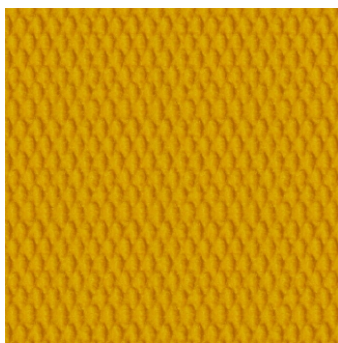

Spectra Clean Logo Mat

Make an instant impact

- The textured top surface provides outstanding scrubbing action, whilst absorbing moisture to save your floors from dirty footprints.
- Enhance this entrance mat by inserting a custom-made company logo.
- 25 colours to choose from (colours may vary).

Styles Available

White

Yellow

Gold

Orange

Pink

Purple

Red